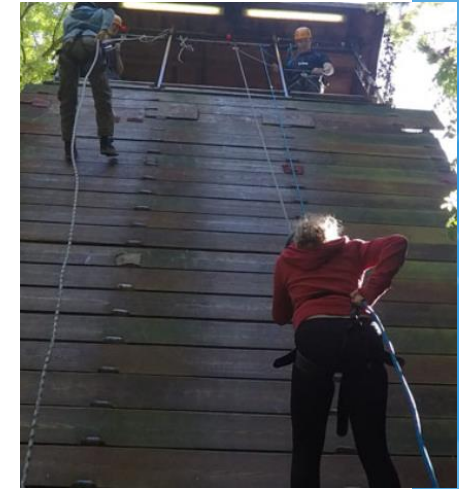

CULMINGTON MANOR
OPENED 1991

Monday 8th November – Friday 12th November 2021

UK LOCATION

 **Culmington Manor**

On Site Facilities at Culmington Manor

- Heated swimming pool (May - September)
- Confidence course
- Crate Stacking
- High ropes
- Indoor rifle range
- Indoor climbing wall
- Indoor Bouldering
- Artificial caving system
- Beginner and intermediate climbing walls
- Two obstacle courses
- Abseil tower
- Two archery ranges
- Blind Trail
- Zip Wire
- Sports fields
- Woodlands
- Wet weather shelters

	Wet Weather Shelter
	Drying Rooms
	Vehicle Parking
	Initiative Exercise
	Woodland

MEWS

THE MANOR

CHILDREN'S BEDROOM

ACCOMMODATION FEATURES

- Duty Instructor per building (24 hours)
- Schools stay together: eat, sleep and do outdoor pursuits
- Atmosphere like a mini Olympic village

OUTDOOR PURSUITS PROGRAMME

- Leave school to arrive at 14.30
- Students shown to dormitories
- Fire drill
- 1st outdoor pursuit at 15.30
- Each outdoor pursuit lasts 1.5 hours
- 2nd outdoor pursuit at 19.15
- 5 outdoor pursuits per day
- Depart after lunch at 13.30

OUTDOOR PURSUITS AVAILABLE

Abseiling
 Archery
 Bivouac Building
 Canoeing Kayaking
 Caving
 Climbing
 Evening Walk
 Fencing
 Film Studies / Video
 Manor Olympics
 Nature Trail

Rifle Shooting
 Scavenger Hunt
 Volleyball
 Wide Games
 Zip Wire
 Blind Trail
 Camp Craft Skills
 Compass Work
 Hill Walk
 Initiative Exercises
 Low Ropes
 Obstacle Course